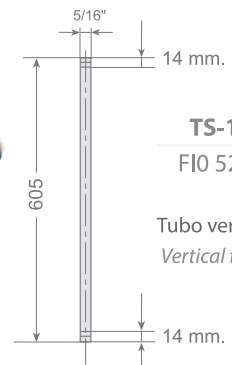

AISI 304 18/8
Muelle Inoxidable
Stainless steel spring

FI0 5243

Tubo vertical
Vertical tube

TS-1 E