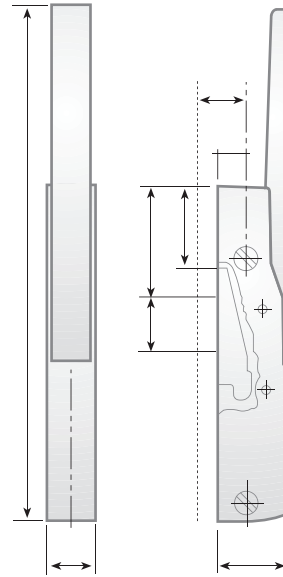

## CIERRE

Cierre y nariz  
Caja: Zamak 5 cromado mate  
4 Tornillos de Ø 5 mm.

## LATCH

Latch and strike  
Housing: Zamak 5 mat chromium plated  
4 Screws of Ø 5 mm